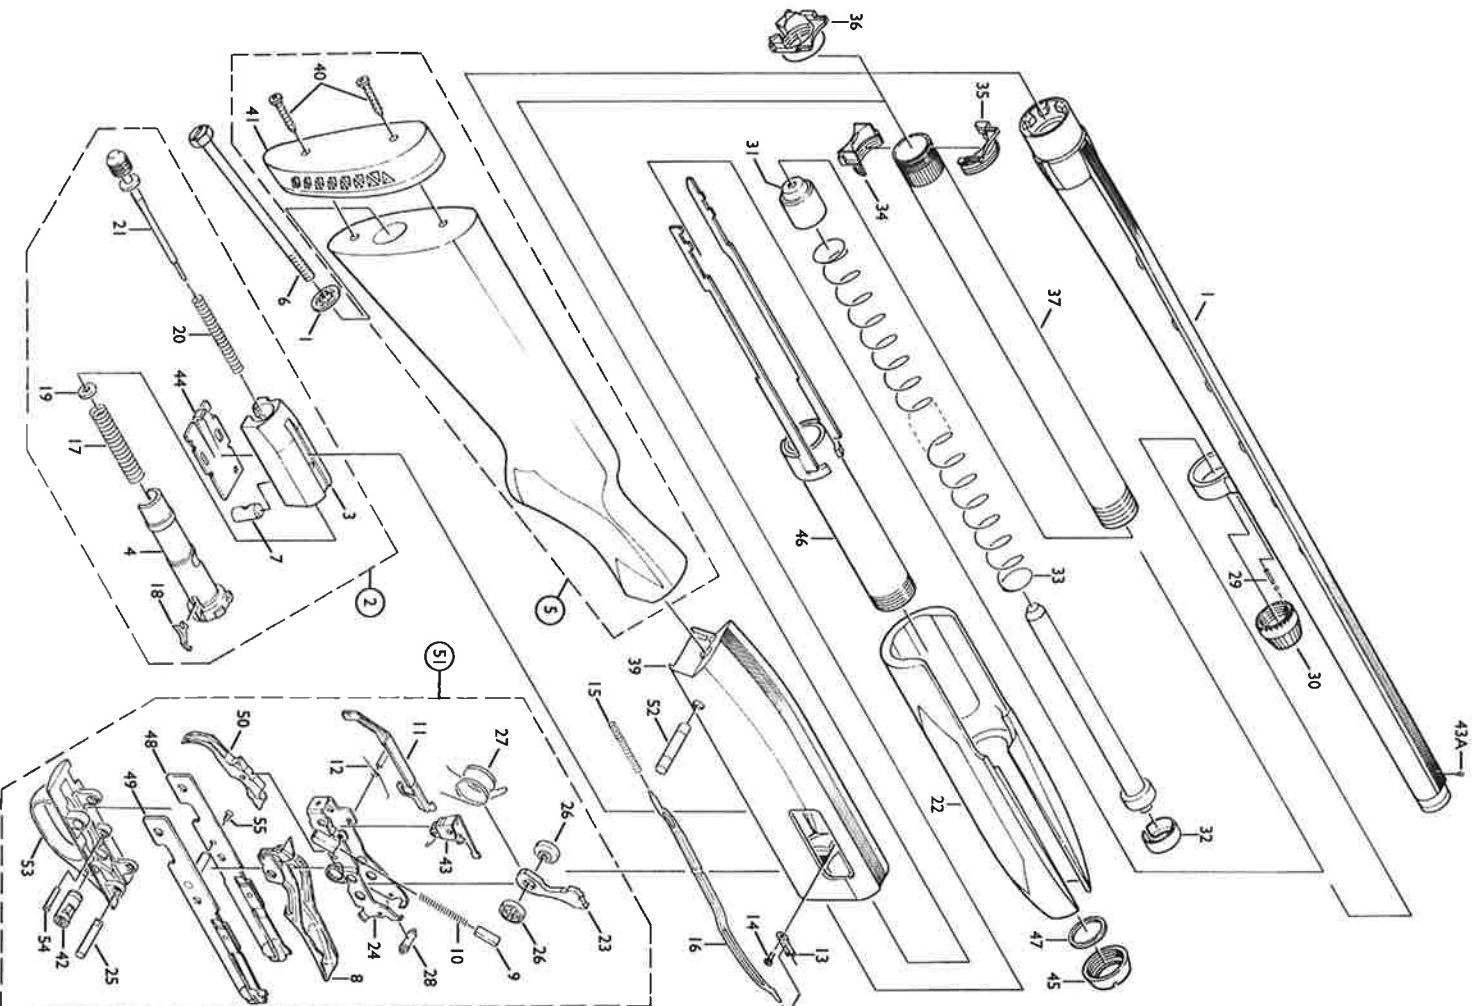

# WINCHESTER MODEL 1300

Pump Action Shotgun

Schematic is provided for parts identification only and should not be used as a guide to assemble guns. CAUTION: Winchester firearm parts are made exclusively for Winchester Brand Guns and are not recommended for use in other guns even though models may be similar. Inadequately fitted parts may be dangerous.

Gun Parts Price List